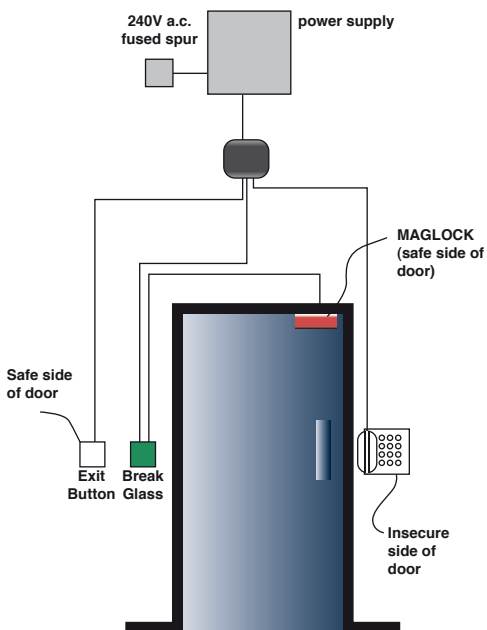

## ELECTRONIC ACCESS CONTROL FOR SECURITY DOORS

- Locking Options include magnetic locks, solenoid bolt and electronic strikes
- Access gained via keypad, swipe card, proximity reader or fob
- Self sufficient stand alone units or computer based
- Systems available with time out zones and audit trail facility

Access control system with fail safe Break Glass. In normal use the access control system decides who is granted access through the door.

In the event of a fire, anyone can open the door by breaking the glass on the emergency exit Break Glass. This cuts the power to a Maglock or other fail safe lock fitted to the fire escape door.