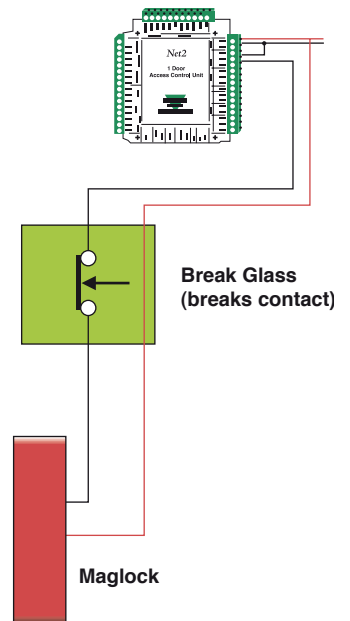

www.associated-security.co.uk

Associated Security Services Group Ltd, Security House, Addington Street
Manchester M4 5EU Tel: 0800 163 212 sales@ associated-security.co.uk